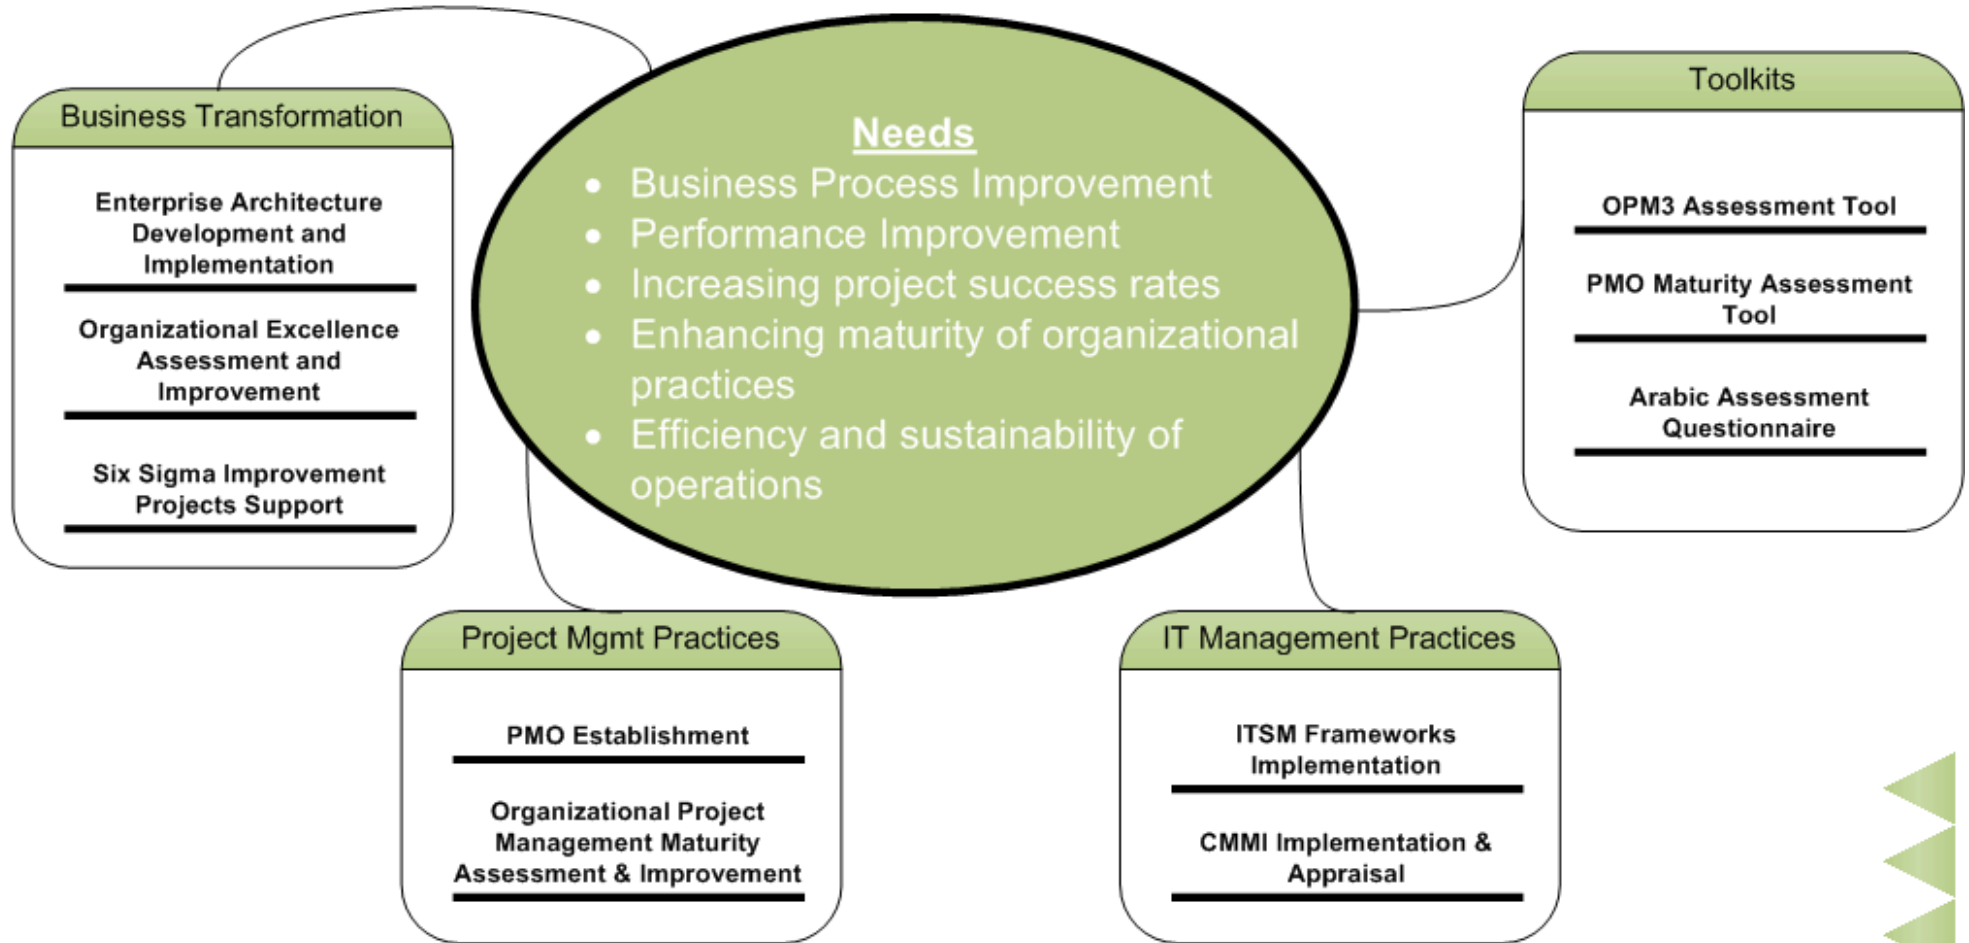

Consultation Services Use Cases

Know more about Consultation Services