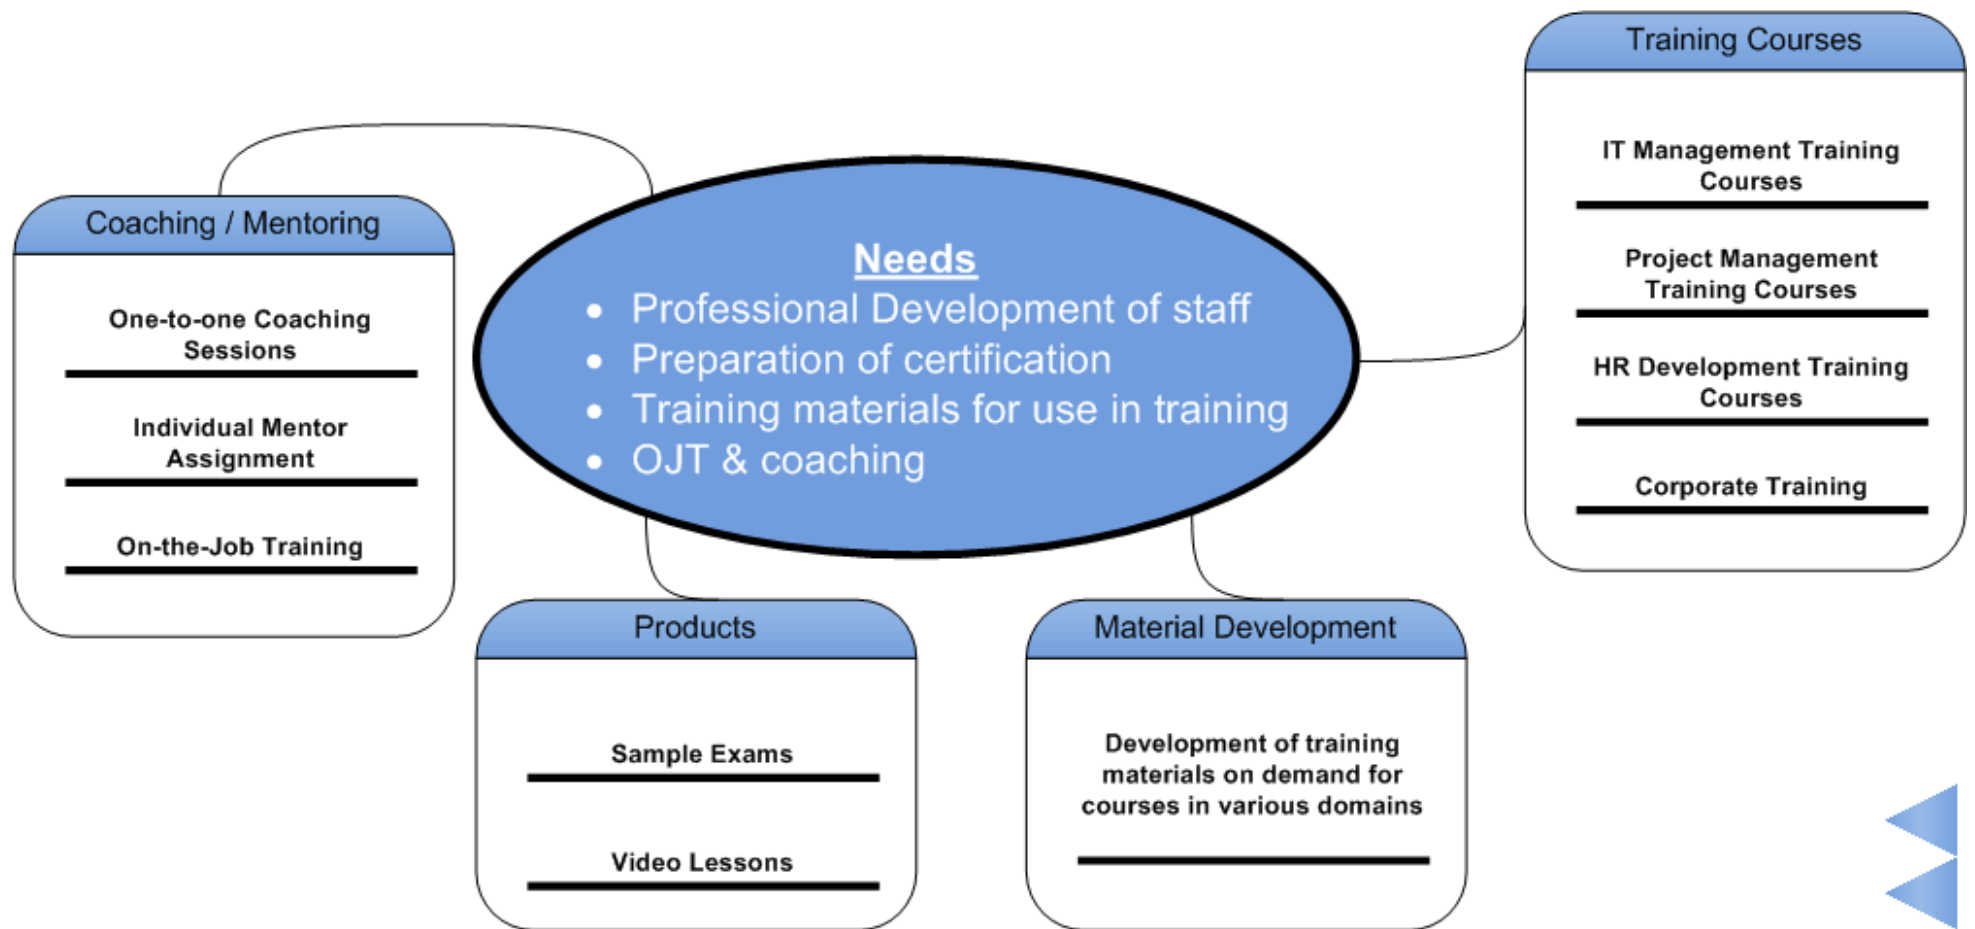

Training Services Use Cases

Know more about Training Services