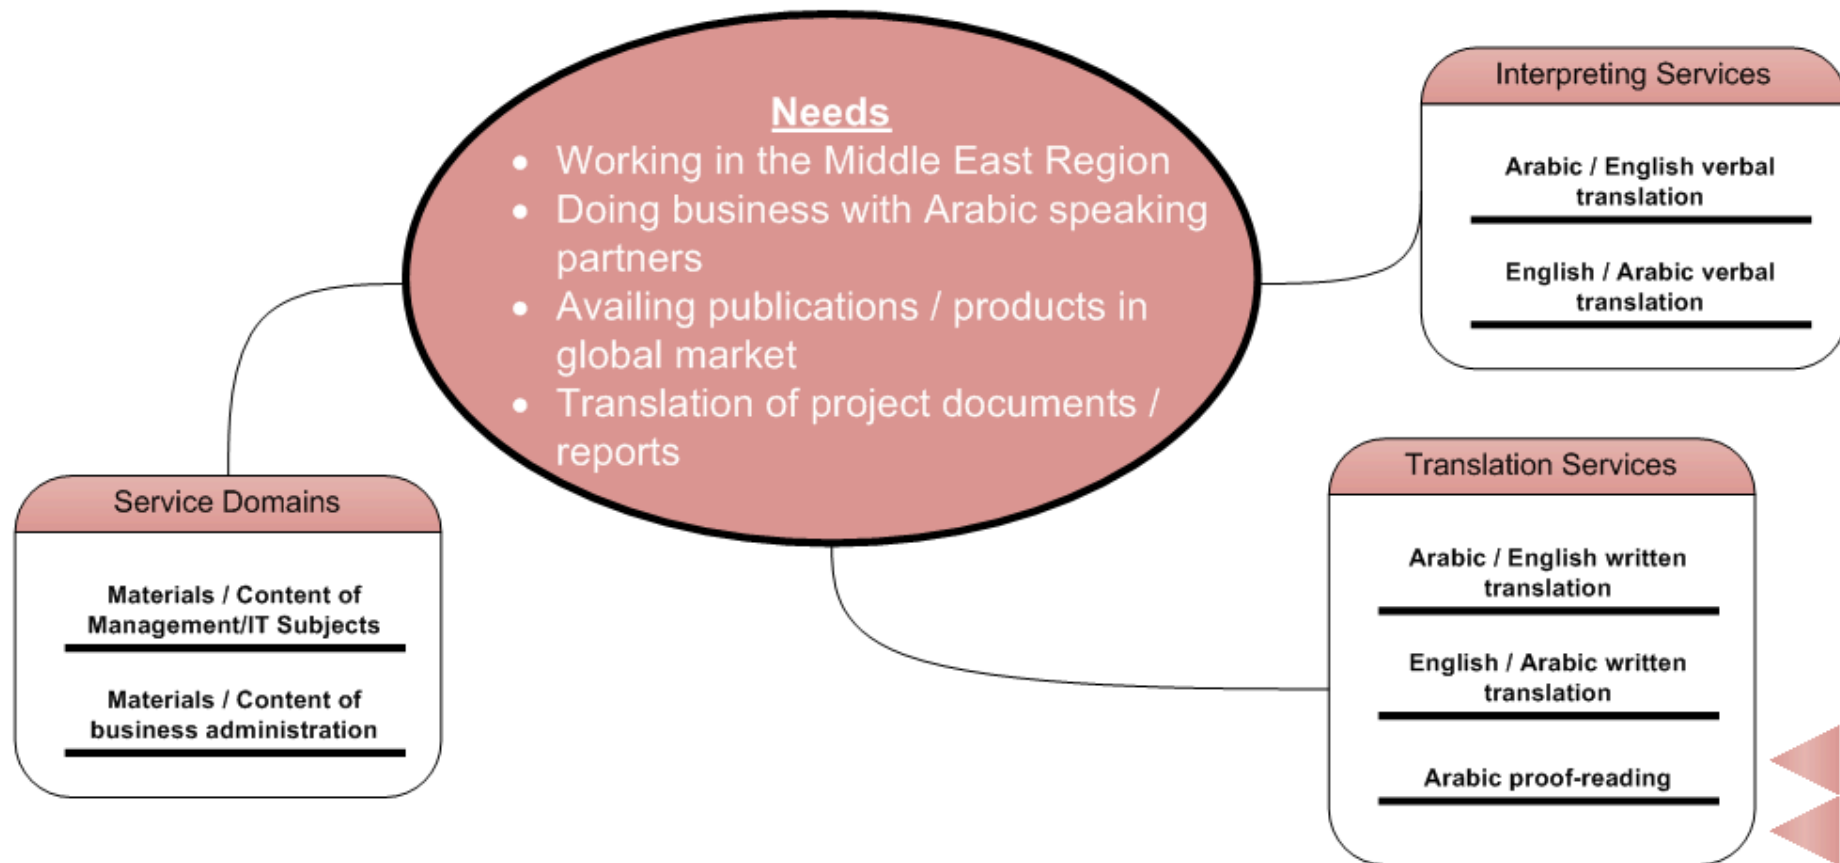

Translation Services Use Cases

Know more about Translations Services